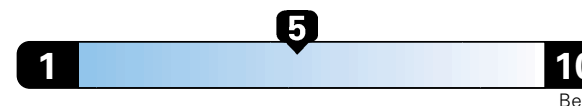

This vehicle emits 357 grams CO2 per mile. The best emits 0 grams per mile (tailpipe only). Producing and distributing fuel also creates emissions; learn more at fuelconomy.gov.

Smog Rating (tailpipe only)