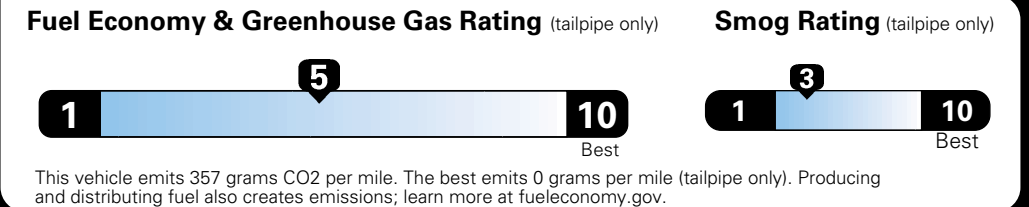

MANUFACTURER'S SUGGESTED RETAIL PRICE OF THIS MODEL INCLUDING DEALER PREPARATION

Base Price: \$22,095

JEOP RENEGADE LATITUDE 4X2
Exterior Color: Granite Crystal Metallic Clear-Coat Exterior Paint
Interior Color: Black Interior Colors
Interior: Premium Cloth Bucket Seats
Engine: 2.4-Liter I4 MultiAir® Engine
Transmission: 9-Speed 948TE Automatic Transmission

For more information visit: www.jeep.com
 or call 1-877-IAM-JEEP

FCA US LLC

Fuel Economy and Environment

**Flexible Fuel Vehicle
 Gasoline-Ethanol (E85)**

**You spend
 \$500**
 in fuel costs
 over 5 years
 compared to the
 average new vehicle.

**Annual fuel cost
 \$1,450**

Actual results will vary for many reasons, including driving conditions and how you drive and maintain your vehicle. The average new vehicle gets 27 MPG and cost \$6,750 to fuel over 5 years. Cost estimates are based on 15,000 miles per year at \$2.40 per gallon. This is a dual fueled automobile. MPGe is miles per gasoline gallon equivalent. Vehicle emissions are a significant cause of climate change and smog.