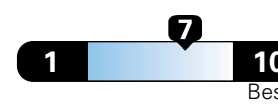

4.0 gallons per 100 miles

You spend \$500
 in fuel costs
 over 5 years
 compared to the
 average new vehicle.

Annual fuel cost
\$1,450

Fuel Economy & Greenhouse Gas Rating (tailpipe only)

Smog Rating (tailpipe only)