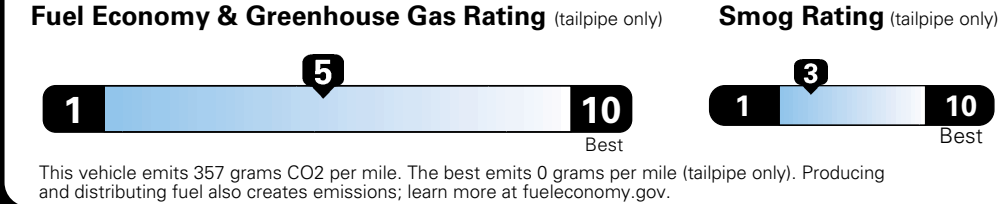

MANUFACTURER'S SUGGESTED RETAIL PRICE OF THIS MODEL INCLUDING DEALER PREPARATION

Base Price: \$22,095

JEOP RENEGADE LATITUDE 4X2
Exterior Color: Colorado Red Exterior Paint
Interior Color: Black Interior Colors
Interior: Premium Cloth Bucket Seats
Engine: 2.4-Liter I4 MultiAir[®] Engine
Transmission: 9-Speed 948TE Automatic Transmission

For more information visit: www.jeep.com
 or call 1-877-IAM-JEEP

FCA US LLC

Fuel Economy and Environment

**Flexible Fuel Vehicle
 Gasoline-Ethanol (E85)**

**You spend
 \$500**
 in fuel costs
 over 5 years
 compared to the
 average new vehicle.

**Annual fuel cost
 \$1,450**

Actual results will vary for many reasons, including driving conditions and how you drive and maintain your vehicle. The average new vehicle gets 27 MPG and cost \$6,750 to fuel over 5 years. Cost estimates are based on 15,000 miles per year at \$2.40 per gallon. This is a dual fueled automobile. MPGe is miles per gasoline gallon equivalent. Vehicle emissions are a significant cause of climate change and smog.