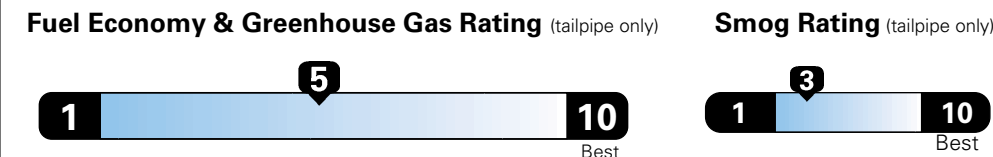

For more information visit: www.jeep.com
or call 1-877-IAM-JEEP

FCA US LLC

Fuel Economy and Environment

E85 Flexible Fuel Vehicle Gasoline-Ethanol (E85)

You spend **\$500** in fuel costs over 5 years compared to the average new vehicle.

Annual fuel cost **\$1,450**

Actual results will vary for many reasons, including driving conditions and how you drive and maintain your vehicle. The average new vehicle gets 27 MPG and cost \$6,750 to fuel over 5 years. Cost estimates are based on 15,000 miles per year at \$2.40 per gallon. This is a dual fueled automobile. MPGe is miles per gasoline gallon equivalent. Vehicle emissions are a significant cause of climate change and smog.