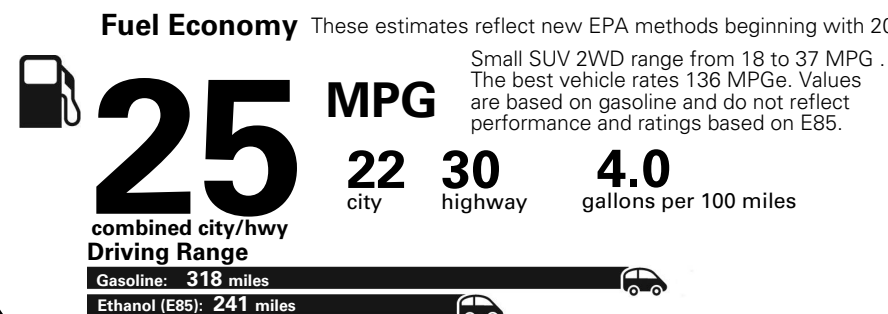

For more information visit: www.jeep.com
or call 1-877-IAM-JEEP

FCA US LLC

Fuel Economy and Environment

E85 Flexible Fuel Vehicle Gasoline-Ethanol (E85)

You spend **\$500** in fuel costs over 5 years compared to the average new vehicle.