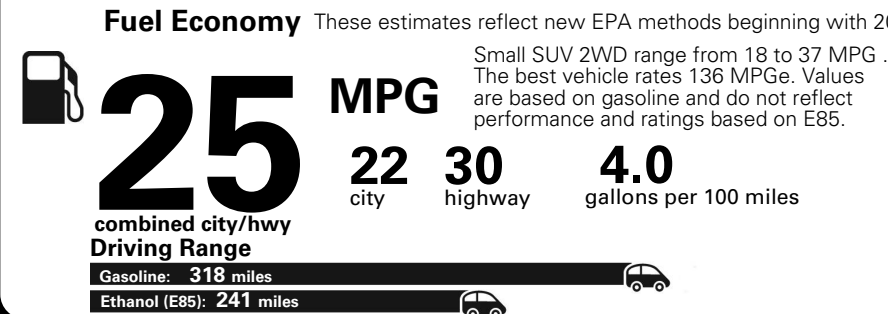

MANUFACTURER'S SUGGESTED RETAIL PRICE OF THIS MODEL INCLUDING DEALER PREPARATION

Base Price: \$22,095

JEOP RENEGADE LATITUDE 4X2
Exterior Color: Alpine White Exterior Paint
Interior Color: Black Interior Colors
Interior: Premium Cloth Bucket Seats
Engine: 2.4-Liter I4 MultiAir[®] Engine
Transmission: 9-Speed 948TE Automatic Transmission
STANDARD EQUIPMENT (UNLESS REPLACED BY OPTIONAL EQUIPMENT)

For more information visit: www.jeep.com
 or call 1-877-IAM-JEEP

FCA US LLC

Fuel Economy and Environment

**E85 Flexible Fuel Vehicle
 Gasoline-Ethanol (E85)**

**You spend
 \$500**
 in fuel costs
 over 5 years
 compared to the
 average new vehicle.