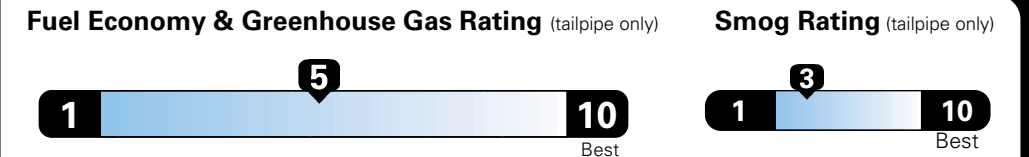

MANUFACTURER'S SUGGESTED RETAIL PRICE OF THIS MODEL INCLUDING DEALER PREPARATION

Base Price: \$22,095

JEOP RENEGADE LATITUDE 4X2
Exterior Color: Alpine White Exterior Paint
Interior Color: Black Interior Colors
Interior: Premium Cloth Bucket Seats
Engine: 2.4-Liter I4 MultiAir[®] Engine
Transmission: 9-Speed 948TE Automatic Transmission
STANDARD EQUIPMENT (UNLESS REPLACED BY OPTIONAL EQUIPMENT)

For more information visit: www.jeep.com
 or call 1-877-IAM-JEEP

FCA US LLC

Fuel Economy and Environment

**E85 Flexible Fuel Vehicle
 Gasoline-Ethanol (E85)**

**You spend
 \$500**
 in fuel costs
 over 5 years
 compared to the
 average new vehicle.

**Annual fuel cost
 \$1,450**

Actual results will vary for many reasons, including driving conditions and how you drive and maintain your vehicle. The average new vehicle gets 27 MPG and cost \$6,750 to fuel over 5 years. Cost estimates are based on 15,000 miles per year at \$2.40 per gallon. This is a dual fueled automobile. MPGe is miles per gasoline gallon equivalent. Vehicle emissions are a significant cause of climate change and smog.