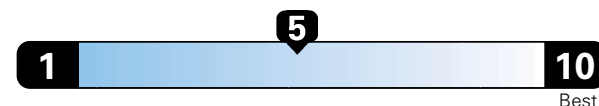

This vehicle emits 357 grams CO2 per mile. The best emits 0 grams per mile (tailpipe only). Producing and distributing fuel also creates emissions; learn more at fuelconomy.gov.

Smog Rating (tailpipe only)