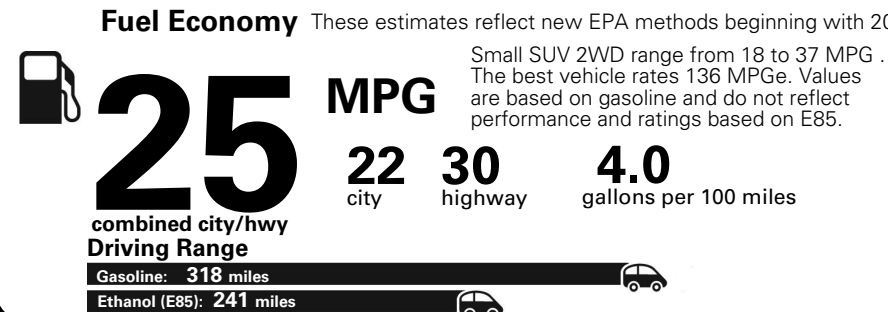

MANUFACTURER'S SUGGESTED RETAIL PRICE OF THIS MODEL INCLUDING DEALER PREPARATION

Base Price: \$22,095

JEOP RENEGADE LATITUDE 4X2
Exterior Color: Black Exterior Paint
Interior Color: Black Interior Colors
Interior: Deluxe Cloth High-Back Bucket Seats
Engine: 2.4-Liter I4 MultiAir® Engine
Transmission: 9-Speed 948TE Automatic Transmission

For more information visit: www.jeep.com
 or call 1-877-IAM-JEEP

FCA US LLC

Fuel Economy and Environment

**Flexible Fuel Vehicle
 Gasoline-Ethanol (E85)**

**You spend
 \$500**
 in fuel costs
 over 5 years
 compared to the
 average new vehicle.