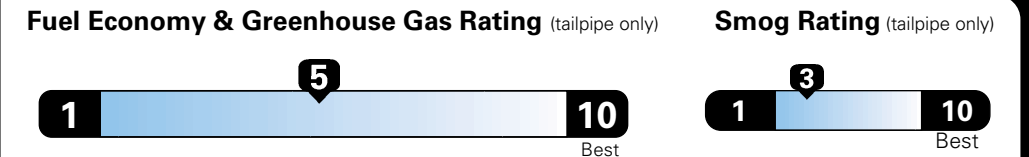

**You spend
$500**
in fuel costs
over 5 years
compared to the
average new vehicle.

**Annual fuel cost
$1,450**