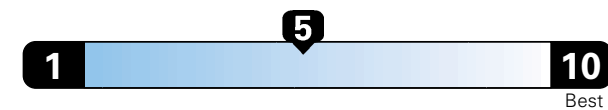

MANUFACTURER'S SUGGESTED RETAIL PRICE OF THIS MODEL INCLUDING DEALER PREPARATION

**Base Price: \$22,095**

**JEOP RENEGADE LATITUDE 4X2**  
**Exterior Color:** Black Exterior Paint  
**Interior Color:** Black Interior Colors  
**Interior:** Premium Cloth Bucket Seats  
**Engine:** 2.4L I4 M-Air Engine  
**Transmission:** 9-Speed 948TE Automatic Transmission

## Fuel Economy and Environment

Gasoline Vehicle

**Fuel Economy** These estimates reflect new EPA methods beginning with 2017 models.  
**25 MPG** combined city/hwy  
 22 city 30 highway  
**4.0** gallons per 100 miles

Small SUV 2WD range from 18 to 37 MPG. The best vehicle rates 136 MPGe.

**You spend \$500**  
**in fuel costs over 5 years**  
 compared to the average new vehicle.

**Annual fuel cost \$1,450**

**Fuel Economy & Greenhouse Gas Rating** (tailpipe only)