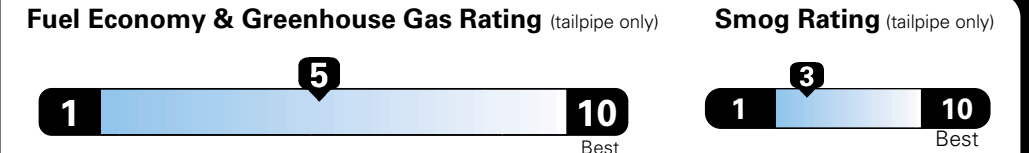

MANUFACTURER'S SUGGESTED RETAIL PRICE OF THIS MODEL INCLUDING DEALER PREPARATION

Base Price: \$22,095

JEOP RENEGADE LATITUDE 4X2
Exterior Color: Anvil Exterior Paint
Interior Color: Black Interior Colors
Interior: Premium Cloth Bucket Seats
Engine: 2.4-Liter I4 MultiAir[®] Engine
Transmission: 9-Speed 948TE Automatic Transmission

For more information visit: www.jeep.com
 or call 1-877-IAM-JEEP

FCA US LLC

Fuel Economy and Environment

**Flexible Fuel Vehicle
 Gasoline-Ethanol (E85)**

**You spend
 \$500**
 in fuel costs
 over 5 years
 compared to the
 average new vehicle.

**Annual fuel cost
 \$1,450**

Actual results will vary for many reasons, including driving conditions and how you drive and maintain your vehicle. The average new vehicle gets 27 MPG and cost \$6,750 to fuel over 5 years. Cost estimates are based on 15,000 miles per year at \$2.40 per gallon. This is a dual fueled automobile. MPGe is miles per gasoline gallon equivalent. Vehicle emissions are a significant cause of climate change and smog.