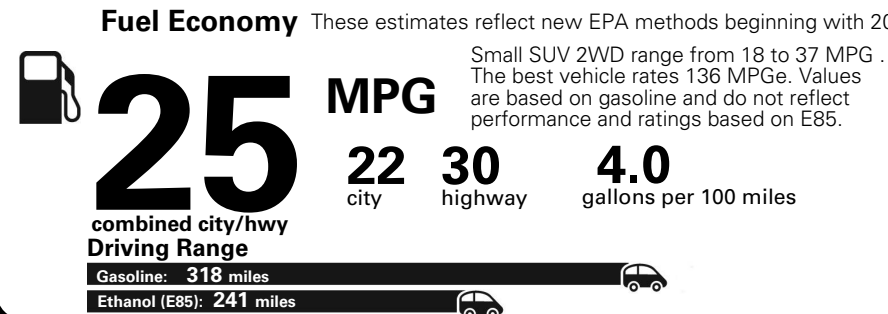

MANUFACTURER'S SUGGESTED RETAIL PRICE OF THIS MODEL INCLUDING DEALER PREPARATION

Base Price: \$22,095

JEOP RENEGADE LATITUDE 4X2
Exterior Color: Anvil Exterior Paint
Interior Color: Black Interior Colors
Interior: Premium Cloth Bucket Seats
Engine: 2.4-Liter I4 MultiAir[®] Engine
Transmission: 9-Speed 948TE Automatic Transmission

For more information visit: www.jeep.com
 or call 1-877-IAM-JEEP

FCA US LLC

Fuel Economy and Environment

**Flexible Fuel Vehicle
 Gasoline-Ethanol (E85)**

**You spend
 \$500**
 in fuel costs
 over 5 years
 compared to the
 average new vehicle.