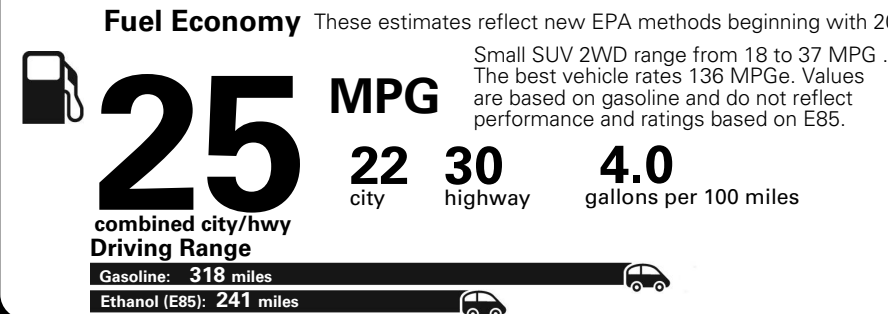

EXTERIOR FEATURES
16-Inch x 6.5-Inch Aluminum Wheels
215/65R16 All Season Tires
Black Side Roof Rails
Power Heated Mirrors
Tire Service Kit (No Compact Spare)
Automatic Headlamps
Cornering Front Fog Lamps

OPTIONAL EQUIPMENT (May Replace Standard Equipment)
Customer Preferred Package 27J $1,530
2.4-Liter I4 MultiAir® Engine
17-Inch x 7.0-Inch Aluminum Wheels
215/60R17 BSW All Season Touring Tires
Flex Fuel Vehicle
Federal Emissions

Destination Charge $1,495

TOTAL PRICE: * $25,120

WARRANTY COVERAGE
5-year or 60,000-mile Powertrain Limited Warranty.
3-year or 36,000-mile Basic Limited Warranty.
Ask Dealer for a copy of the limited warranties or see your owner's manual for details.

**5 YEAR / 60,000 MILE
POWERTRAIN WARRANTY**

Assembly Point/Port of Entry: JACKSONVILLE, FLORIDA U.S.A. S.L. SHIP TO: SOLD TO:
VIN: ZAC-CJABXJP-J62418 L4-VON: 9923 1211

THIS LABEL IS ADDED TO THIS VEHICLE TO COMPLY WITH FEDERAL LAW. THE LABEL CANNOT BE REMOVED OR ALTERED PRIOR TO DELIVERY TO THE ULTIMATE PURCHASER.

* STATE AND/OR LOCAL TAXES IF ANY, LICENSE AND TITLE FEES AND DEALER SUPPLIED AND INSTALLED OPTIONS AND ACCESSORIES ARE NOT INCLUDED IN THIS PRICE. DISCOUNT, IF ANY, IS BASED ON PRICE OF OPTIONS IF PURCHASED SEPARATELY.

For more information visit: www.jeep.com
or call 1-877-IAM-JEEP

FCA US LLC

Fuel Economy and Environment

**E85 Flexible Fuel Vehicle
Gasoline-Ethanol (E85)**