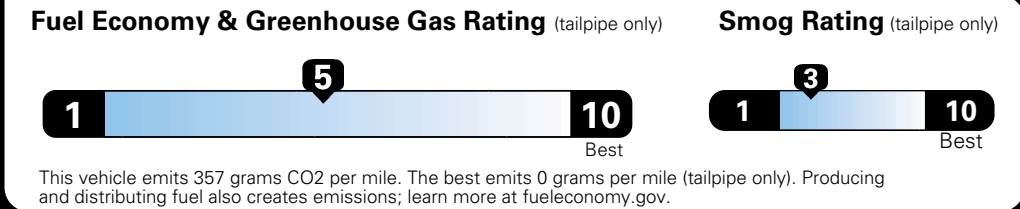

**Base Price: \$22,095**

**JEOP RENEGADE LATITUDE 4X2**  
**Exterior Color:** Hypergreen Clear-Coat Exterior Paint  
**Interior Color:** Black Interior Colors  
**Interior:** Premium Cloth Bucket Seats  
**Engine:** 2.4-Liter I4 MultiAir® Engine  
**Transmission:** 9-Speed 948TE Automatic Transmission

## Fuel Economy and Environment

**E85 Flexible Fuel Vehicle  
 Gasoline-Ethanol (E85)**

**You spend  
 \$500**  
 in fuel costs  
 over 5 years  
 compared to the  
 average new vehicle.

**Annual fuel cost  
 \$1,450**