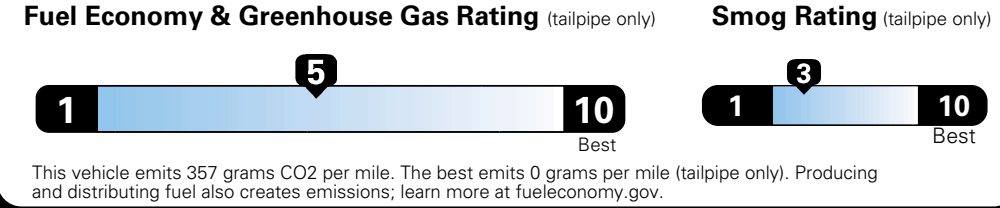

MANUFACTURER'S SUGGESTED RETAIL PRICE OF THIS MODEL INCLUDING DEALER PREPARATION

Base Price: \$22,095

JEOP RENEGADE LATITUDE 4X2
Exterior Color: Jetset Blue Exterior Paint
Interior Color: Black / Ski Gray Interior Color
Interior: Premium Cloth Bucket Seats
Engine: 2.4-Liter I4 MultiAir® Engine
Transmission: 9-Speed 948TE Automatic Transmission

For more information visit: www.jeep.com
 or call 1-877-IAM-JEEP

FCA US LLC

Fuel Economy and Environment

**E85 Flexible Fuel Vehicle
 Gasoline-Ethanol (E85)**

You spend \$500
 in fuel costs over 5 years compared to the average new vehicle.

Actual results will vary for many reasons, including driving conditions and how you drive and maintain your vehicle. The average new vehicle gets 27 MPG and cost \$6,750 to fuel over 5 years. Cost estimates are based on 15,000 miles per year at \$2.40 per gallon. This is a dual fueled automobile. MPGe is miles per gasoline gallon equivalent. Vehicle emissions are a significant cause of climate change and smog.