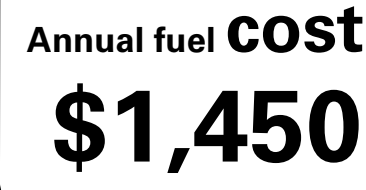

MANUFACTURER'S SUGGESTED RETAIL PRICE OF THIS MODEL INCLUDING DEALER PREPARATION

Base Price: \$22,095

JEOP RENEGADE LATITUDE 4X2
Exterior Color: Jetset Blue Exterior Paint
Interior Color: Black / Ski Gray Interior Color
Interior: Premium Cloth Bucket Seats
Engine: 2.4-Liter I4 MultiAir® Engine
Transmission: 9-Speed 948TE Automatic Transmission

For more information visit: www.jeep.com
 or call 1-877-IAM-JEEP

FCA US LLC

Fuel Economy and Environment

**E85 Flexible Fuel Vehicle
 Gasoline-Ethanol (E85)**

You spend \$500
 in fuel costs over 5 years compared to the average new vehicle.

Actual results will vary for many reasons, including driving conditions and how you drive and maintain your vehicle. The average new vehicle gets 27 MPG and cost \$6,750 to fuel over 5 years. Cost estimates are based on 15,000 miles per year at \$2.40 per gallon. This is a dual fueled automobile. MPGe is miles per gasoline gallon equivalent. Vehicle emissions are a significant cause of climate change and smog.