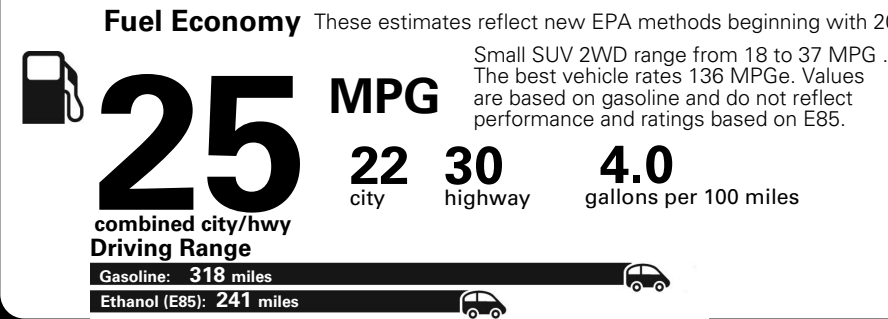

MANUFACTURER'S SUGGESTED RETAIL PRICE OF THIS MODEL INCLUDING DEALER PREPARATION

Base Price: \$22,095

JEOP RENEGADE LATITUDE 4X2
Exterior Color: Jetset Blue Exterior Paint
Interior Color: Black / Ski Gray Interior Color
Interior: Premium Cloth Bucket Seats
Engine: 2.4-Liter I4 MultiAir® Engine
Transmission: 9-Speed 948TE Automatic Transmission

For more information visit: www.jeep.com
 or call 1-877-IAM-JEEP

FCA US LLC

Fuel Economy and Environment

**E85 Flexible Fuel Vehicle
 Gasoline-Ethanol (E85)**

You spend \$500
 in fuel costs over 5 years compared to the average new vehicle.