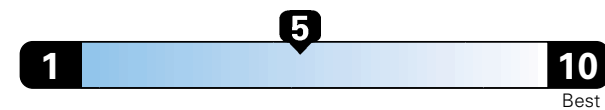

This vehicle emits 357 grams CO2 per mile. The best emits 0 grams per mile (tailpipe only). Producing and distributing fuel also creates emissions; learn more at fuelconomy.gov.

Smog Rating (tailpipe only)