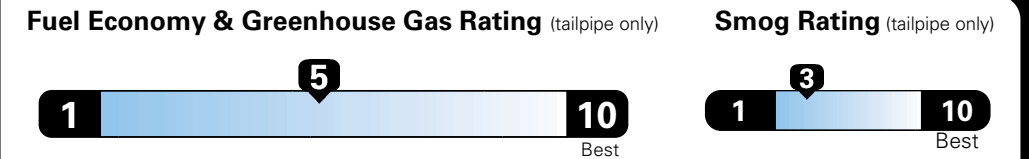

This vehicle emits 357 grams CO2 per mile. The best emits 0 grams per mile (tailpipe only). Producing and distributing fuel also creates emissions; learn more at fuelconomy.gov.

Actual results will vary for many reasons, including driving conditions and how you drive and maintain your vehicle. The average new vehicle gets 27 MPG and cost $6,750 to fuel over 5 years. Cost estimates are based on 15,000 miles per year at $2.40 per gallon. This is a dual fueled automobile. MPGe is miles per gasoline gallon equivalent. Vehicle emissions are a significant cause of climate change and smog.

fuelconomy.gov

Calculate personalized estimates and compare vehicles

GOVERNMENT 5-STAR SAFETY RATINGS

Overall Vehicle Score Not Rated

Based on the combined ratings of frontal, side, and rollover. Should ONLY be compared to other vehicles of similar size and weight.

Frontal Crash Driver Passenger ★★★★★
★★★★★

Based on the risk of injury in a frontal impact. Should ONLY be compared to other vehicles of similar size and weight.

Side Crash Front seat Rear seat Not Rated Not Rated

Based on the risk of injury in a side impact.

Rollover ★★★★★

Based on the risk of rollover in a single-vehicle crash.

Star ratings range from 1 to 5 stars (★★★★★) with 5 being the highest. Source: National Highway Traffic Safety Administration (NHTSA) www.safercar.gov or 1-888-327-4236

The safety ratings above are based on Federal Government tests of particular vehicles equipped with certain features and options. The performance of this vehicle may differ.

PARTS CONTENT INFORMATION

**FOR VEHICLES IN THIS CARLINE:
U.S./CANADIAN PARTS CONTENT: 22%
MAJOR SOURCES OF FOREIGN PARTS CONTENT:**

ITALY : 62%
NOTE: PARTS CONTENT DOES NOT INCLUDE FINAL ASSEMBLY, DISTRIBUTION, OR OTHER NON-PARTS COSTS.

**FOR THIS VEHICLE:
FINAL ASSEMBLY POINT:
MELFI, ITALY
COUNTRY OF ORIGIN:
ENGINE: UNITED STATES
TRANSMISSION: UNITED STATES**