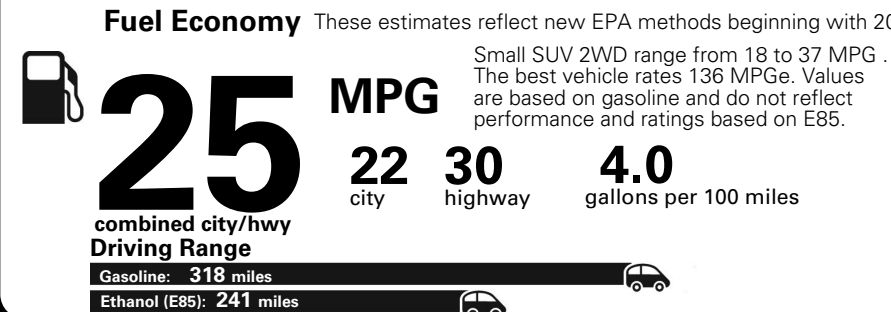

Deluxe Cloth High-Back Bucket Seats
Altitude Package
Black Accent Stitching
Exterior Mirrors with Turn Signals
18-Inch x 8.0-Inch Gloss Black Wheels
225/55R18 All Season Tires
Black Day Light Opening Moldings
Gloss Black Badging
Gloss Black Rear Fascia Applique
Gloss Black Instrument Panel Bezels
Premium Door Trim Panel

Passive Entry Remote-Start Package $395
Passive Entry / Keyless Go™

Remote-Start System (N/A w/Manual Transmission) $1,530
2.4-Liter I4 MultiAir® Engine

Flex Fuel Vehicle
Gloss Black Steering Wheel Bezel
Federal Emissions

Destination Charge $1,495

TOTAL PRICE: * $26,310

WARRANTY COVERAGE
5-year or 60,000-mile Powertrain Limited Warranty.
3-year or 36,000-mile Basic Limited Warranty.
Ask Dealer for a copy of the limited warranties or see your owner's manual for details.

**5 YEAR / 60,000 MILE
POWERTRAIN WARRANTY**

Assembly Point/Port of Entry: JACKSONVILLE, FLORIDA U.S.A. S.L. SHIP TO: SOLD TO:
VIN: ZAC-CJABBXP-J69403 L4-VON: 5093 1231

THIS LABEL IS ADDED TO THIS VEHICLE TO COMPLY WITH FEDERAL LAW. THE LABEL CANNOT BE REMOVED OR ALTERED PRIOR TO DELIVERY TO THE ULTIMATE PURCHASER.

* STATE AND/OR LOCAL TAXES IF ANY, LICENSE AND TITLE FEES AND DEALER SUPPLIED AND INSTALLED OPTIONS AND ACCESSORIES ARE NOT INCLUDED IN THIS PRICE. DISCOUNT, IF ANY, IS BASED ON PRICE OF OPTIONS IF PURCHASED SEPARATELY.

Fuel Economy and Environment

**Flexible Fuel Vehicle
Gasoline-Ethanol (E85)**

**You spend
$500
in fuel costs
over 5 years
compared to the
average new vehicle.**

**Annual fuel cost
$1,450**