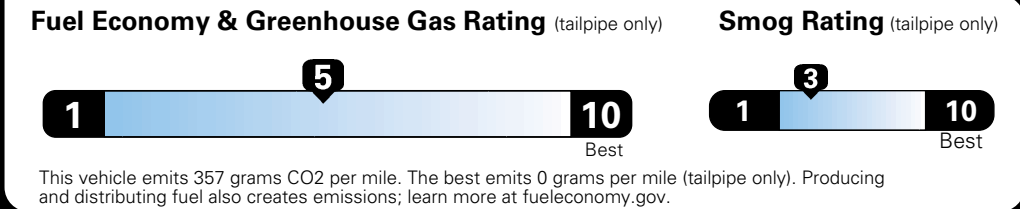

MANUFACTURER'S SUGGESTED RETAIL PRICE OF THIS MODEL INCLUDING DEALER PREPARATION

Base Price: \$22,095

JEOP RENEGADE LATITUDE 4X2
Exterior Color: Jetset Blue Exterior Paint
Interior Color: Black / Ski Gray Interior Color
Interior: Premium Cloth Bucket Seats
Engine: 2.4-Liter I4 MultiAir® Engine
Transmission: 9-Speed 948TE Automatic Transmission

For more information visit: www.jeep.com
 or call 1-877-IAM-JEEP

FCA US LLC

Fuel Economy and Environment

**E85 Flexible Fuel Vehicle
 Gasoline-Ethanol (E85)**

**You spend
 \$500**
 in fuel costs
 over 5 years
 compared to the
 average new vehicle.

**Annual fuel cost
 \$1,450**

Actual results will vary for many reasons, including driving conditions and how you drive and maintain your vehicle. The average new vehicle gets 27 MPG and cost \$6,750 to fuel over 5 years. Cost estimates are based on 15,000 miles per year at \$2.40 per gallon. This is a dual fueled automobile. MPGe is miles per gasoline gallon equivalent. Vehicle emissions are a significant cause of climate change and smog.