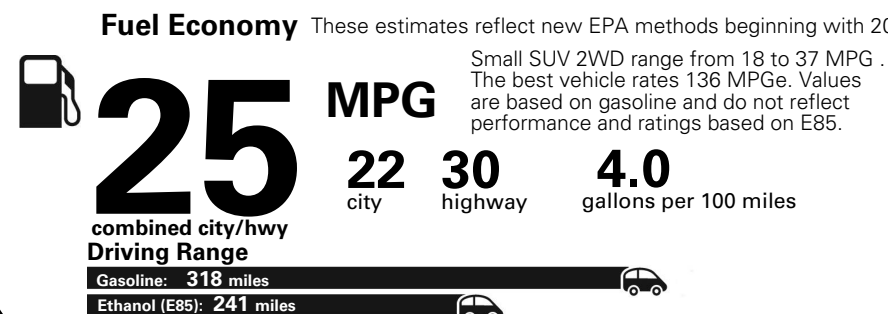

Deluxe Cloth High-Back Bucket Seats
Altitude Package
Black Accent Stitching
Exterior Mirrors with Turn Signals
18-Inch x 8.0-Inch Gloss Black Wheels
225/55R18 All Season Tires
Black Day Light Opening Moldings
Gloss Black Badging
Gloss Black Rear Fascia Applique
Gloss Black Instrument Panel Bezels
Premium Door Trim Panel

Passive Entry Remote-Start Package $395

Passive Entry / Keyless Go™
Remote-Start System (N/A w/Manual Transmission)

2.4-Liter I4 MultiAir® Engine $1,530

Flex Fuel Vehicle
Gloss Black Steering Wheel Bezel
Federal Emissions

Destination Charge $1,495

TOTAL PRICE: * $26,310

WARRANTY COVERAGE

5-year or 60,000-mile Powertrain Limited Warranty.
3-year or 36,000-mile Basic Limited Warranty.
Ask Dealer for a copy of the limited warranties or see your owner's manual for details.

**5 YEAR / 60,000 MILE
POWERTRAIN WARRANTY**

Assembly Point/Port of Entry: JACKSONVILLE, FLORIDA U.S.A. S.L. SHIP TO: SOLD TO:
VIN: ZAC-CJABBXP-J71443 L4-VON: 5092 1231

THIS LABEL IS ADDED TO THIS VEHICLE TO COMPLY WITH FEDERAL LAW. THE LABEL CANNOT BE REMOVED OR ALTERED PRIOR TO DELIVERY TO THE ULTIMATE PURCHASER.

* STATE AND/OR LOCAL TAXES IF ANY, LICENSE AND TITLE FEES AND DEALER SUPPLIED AND INSTALLED OPTIONS AND ACCESSORIES ARE NOT INCLUDED IN THIS PRICE. DISCOUNT, IF ANY, IS BASED ON PRICE OF OPTIONS IF PURCHASED SEPARATELY.

Fuel Economy and Environment

E85 Flexible Fuel Vehicle Gasoline-Ethanol (E85)

You spend $500 in fuel costs over 5 years compared to the average new vehicle.

Annual fuel cost $1,450