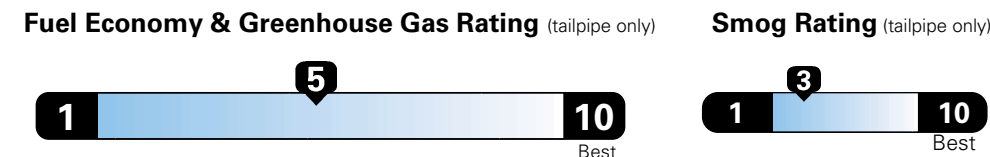

Fuel Economy and Environment

E85 Flexible Fuel Vehicle Gasoline-Ethanol (E85)

You spend \$500 in fuel costs over 5 years compared to the average new vehicle.

Annual fuel cost \$1,450

This vehicle emits 357 grams CO2 per mile. The best emits 0 grams per mile (tailpipe only). Producing and distributing fuel also creates emissions; learn more at fuelconomy.gov.