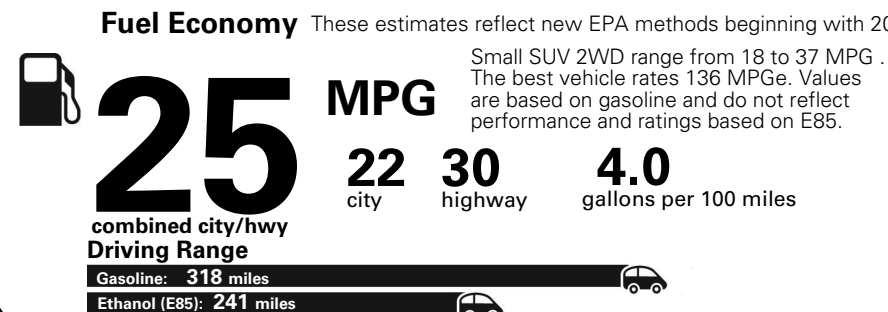

MANUFACTURER'S SUGGESTED RETAIL PRICE OF THIS MODEL INCLUDING DEALER PREPARATION

Base Price: \$22,095

JEOP RENEGADE LATITUDE 4X2
Exterior Color: Black Exterior Paint
Interior Color: Black / Ski Gray Interior Color
Interior: Premium Cloth Bucket Seats
Engine: 2.4-Liter I4 MultiAir® Engine
Transmission: 9-Speed 948TE Automatic Transmission

**5 YEAR / 60,000 MILE
 POWERTRAIN WARRANTY**

Assembly Point/Port of Entry: JACKSONVILLE, FLORIDA U.S.A. S.L. SHIP TO: SOLD TO:
 VIN: ZAC-CJABXJP-J71457 L4-VON: 7892 1231

THIS LABEL IS ADDED TO THIS VEHICLE TO COMPLY WITH FEDERAL LAW. THE LABEL CANNOT BE REMOVED OR ALTERED PRIOR TO DELIVERY TO THE ULTIMATE PURCHASER.

Fuel Economy and Environment

**E85 Flexible Fuel Vehicle
 Gasoline-Ethanol (E85)**

You spend \$500
 in fuel costs over 5 years compared to the average new vehicle.

Annual fuel cost \$1,450

Actual results will vary for many reasons, including driving conditions and how you drive and maintain your vehicle. The average new vehicle gets 27 MPG and cost \$6,750 to fuel over 5 years. Cost estimates are based on 15,000 miles per year at \$2.40 per gallon. This is a dual fueled automobile. MPGe is miles per gasoline gallon equivalent. Vehicle emissions are a significant cause of climate change and smog.