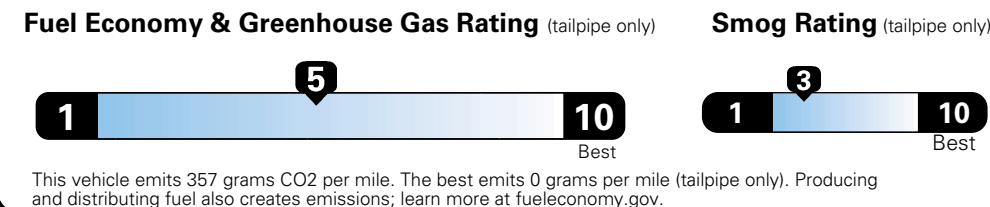

MANUFACTURER'S SUGGESTED RETAIL PRICE OF THIS MODEL INCLUDING DEALER PREPARATION

Base Price: \$22,095

JEOP RENEGADE LATITUDE 4X2
Exterior Color: Black Exterior Paint
Interior Color: Black / Ski Gray Interior Color
Interior: Premium Cloth Bucket Seats
Engine: 2.4-Liter I4 MultiAir® Engine
Transmission: 9-Speed 948TE Automatic Transmission

Fuel Economy and Environment

**E85 Flexible Fuel Vehicle
 Gasoline-Ethanol (E85)**

You spend \$500
 in fuel costs over 5 years compared to the average new vehicle.

Annual fuel cost \$1,450

Actual results will vary for many reasons, including driving conditions and how you drive and maintain your vehicle. The average new vehicle gets 27 MPG and cost \$6,750 to fuel over 5 years. Cost estimates are based on 15,000 miles per year at \$2.40 per gallon. This is a dual fueled automobile. MPGe is miles per gasoline gallon equivalent. Vehicle emissions are a significant cause of climate change and smog.