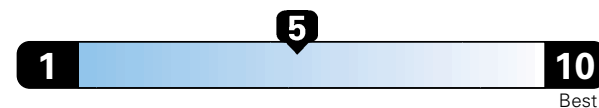

This vehicle emits 336 grams CO2 per mile. The best emits 0 grams per mile (tailpipe only). Producing and distributing fuel also creates emissions; learn more at fuel economy.gov.

Smog Rating (tailpipe only)