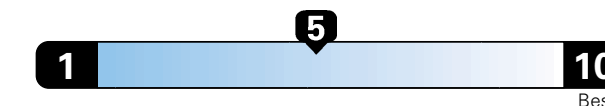

Fuel Economy & Greenhouse Gas Rating (tailpipe only)

This vehicle emits 336 grams CO2 per mile. The best emits 0 grams per mile (tailpipe only). Producing and distributing fuel also creates emissions; learn more at fuel economy.gov.