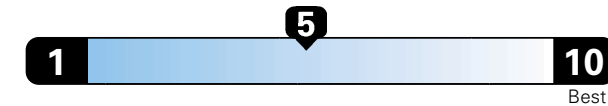

2018 MODEL YEAR

Jeep RENEGADE LATITUDE ALTITUDE FWD

For more information visit: www.jeep.com
or call 1-877-IAM-JEEP

FCA US LLC

THIS VEHICLE IS MANUFACTURED TO MEET SPECIFIC UNITED STATES REQUIREMENTS. THIS VEHICLE IS NOT MANUFACTURED FOR SALE OR REGISTRATION OUTSIDE OF THE UNITED STATES.

MANUFACTURER'S SUGGESTED RETAIL PRICE OF THIS MODEL INCLUDING DEALER PREPARATION

Base Price: $21,945

JEEP RENEGADE LATITUDE 4X2
Exterior Color: Black Exterior Paint
Interior Color: Black Interior Colors
Interior: Deluxe Cloth High-Back Bucket Seats
Engine: 1.4-Liter I4 MultiAir® Turbo Engine
Transmission: 6-Speed C635 Manual Transmission

STANDARD EQUIPMENT (UNLESS REPLACED BY OPTIONAL EQUIPMENT)
FUNCTIONAL/SAFETY FEATURES

Advanced Multistage Front Airbags
Supplemental Side-Curtain Front and Rear Airbags
Supplemental Front Seat-Mounted Side Airbags
ParkView® Rear Back Up Camera
Keyless Go Push Button Start
Anti-Lock 4-Wheel Disc Brakes
Electric Park Brake
Electronic Stability Control
Electronic Roll Mitigation
All Speed Traction Control
Speed Control
Electric Power Steering
Capless Fuel Fill
Daytime Running Lamp System
Hill Start Assist
Tire Pressure Monitoring Display
Rear Window Wiper / Washer
Variable Intermittent Windshield Wipers