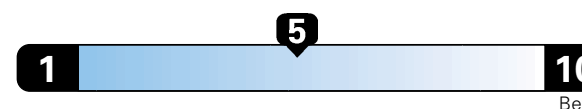

MANUFACTURER'S SUGGESTED RETAIL PRICE OF THIS MODEL INCLUDING DEALER PREPARATION

Base Price: \$21,845

JEOP RENEGADE LATITUDE 4X2

Exterior Color: Alpine White Exterior Paint

Interior Color: Black / Ski Gray Interior Color

Fuel Economy and Environment

Gasoline Vehicle

Fuel Economy These estimates reflect new EPA methods beginning with 2017 models.

26 MPG
combined city/hwy

24 city 31 highway

3.8 gallons per 100 miles

Small SUV 2WD range from 18 to 37 MPG .
The best vehicle rates 136 MPGe.

**You spend
\$1,250
in fuel costs
over 5 years
compared to the
average new vehicle.**

**Annual fuel cost
\$1,600**

Fuel Economy & Greenhouse Gas Rating (tailpipe only)

Smog Rating (tailpipe only)

This vehicle emits 336 grams CO2 per mile. The best emits 0 grams per mile (tailpipe only). Producing and distributing fuel also creates emissions; learn more at fuel economy.gov.