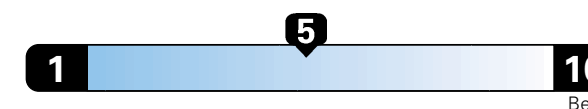

MANUFACTURER'S SUGGESTED RETAIL PRICE OF THIS MODEL INCLUDING DEALER PREPARATION

Base Price: \$21,945

JEOP RENEGADE LATITUDE 4X2
Exterior Color: Hypergreen Clear-Coat Exterior Paint
Interior Color: Black / Sandstorm Interior Colors
Interior: Premium Cloth Bucket Seats
Engine: 1.4-Liter I4 MultiAir[®] Turbo Engine
Transmission: 6-Speed C635 Manual Transmission
STANDARD EQUIPMENT (UNLESS REPLACED BY OPTIONAL EQUIPMENT)
 FUNCTIONAL/SAFETY FEATURES

For more information visit: www.jeep.com
 or call 1-877-IAM-JEEP

FCA US LLC

Fuel Economy and Environment

Gasoline Vehicle

Fuel Economy These estimates reflect new EPA methods beginning with 2017 models.
26 MPG
 combined city/hwy
3.8 gallons per 100 miles
 24 city 31 highway

Small SUV 2WD range from 18 to 37 MPG .
 The best vehicle rates 136 MPGe.

You spend \$1,250
 in fuel costs
 over 5 years
 compared to the
 average new vehicle.

Annual fuel cost \$1,600

Fuel Economy & Greenhouse Gas Rating (tailpipe only)