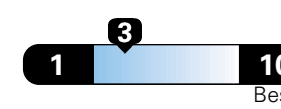

Smog Rating (tailpipe only)

This vehicle emits 336 grams CO2 per mile. The best emits 0 grams per mile (tailpipe only). Producing and distributing fuel also creates emissions; learn more at fuel economy.gov.

Actual results will vary for many reasons, including driving conditions and how you drive and maintain your vehicle. The average new vehicle gets 27 MPG and cost $6,750 to fuel over 5 years. Cost estimates are based on 15,000 miles per year at $2.80 per gallon. MPGe is miles per gasoline gallon equivalent. Vehicle emissions are a significant cause of climate change and smog.

fuel economy.gov

Calculate personalized estimates and compare vehicles