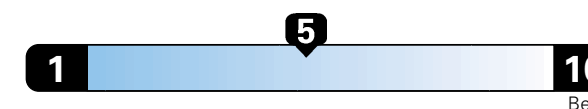

MANUFACTURER'S SUGGESTED RETAIL PRICE OF THIS MODEL INCLUDING DEALER PREPARATION

Base Price: \$21,945

JEOP RENEGADE LATITUDE 4X2
Exterior Color: Alpine White Exterior Paint
Interior Color: Black Interior Colors
Interior: Premium Cloth Bucket Seats
Engine: 1.4-Liter I4 MultiAir® Turbo Engine
Transmission: 6-Speed C635 Manual Transmission
STANDARD EQUIPMENT (UNLESS REPLACED BY OPTIONAL EQUIPMENT)
 FUNCTIONAL/SAFETY FEATURES

For more information visit: www.jeep.com
 or call 1-877-IAM-JEEP

FCA US LLC

Fuel Economy and Environment

Gasoline Vehicle

Fuel Economy These estimates reflect new EPA methods beginning with 2017 models.
26 MPG
 combined city/hwy
3.8 gallons per 100 miles
 24 city 31 highway

Small SUV 2WD range from 18 to 37 MPG .
 The best vehicle rates 136 MPGe.

**You spend
 \$1,250
 in fuel costs
 over 5 years
 compared to the
 average new vehicle.**

**Annual fuel cost
 \$1,600**

Fuel Economy & Greenhouse Gas Rating (tailpipe only)