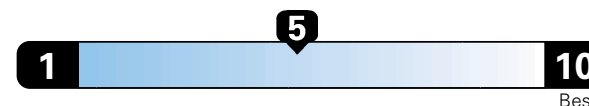

MANUFACTURER'S SUGGESTED RETAIL PRICE OF THIS MODEL INCLUDING DEALER PREPARATION

Base Price: \$21,945

JEOP RENEGADE LATITUDE 4X2
Exterior Color: Black Exterior Paint
Interior Color: Black Interior Colors
Interior: Deluxe Cloth High-Back Bucket Seats
Engine: 1.4-Liter I4 MultiAir® Turbo Engine
Transmission: 6-Speed C635 Manual Transmission
STANDARD EQUIPMENT (UNLESS REPLACED BY OPTIONAL EQUIPMENT)

Fuel Economy and Environment

Gasoline Vehicle

Fuel Economy These estimates reflect new EPA methods beginning with 2017 models.
26 MPG
 combined city/hwy
3.8 gallons per 100 miles
 24 city 31 highway

Small SUV 2WD range from 18 to 37 MPG. The best vehicle rates 136 MPGe.

You spend \$1,250
 in fuel costs over 5 years compared to the average new vehicle.

Annual fuel cost \$1,600

Fuel Economy & Greenhouse Gas Rating (tailpipe only)

Smog Rating (tailpipe only)

This vehicle emits 336 grams CO2 per mile. The best emits 0 grams per mile (tailpipe only). Producing and distributing fuel also creates emissions; learn more at fuel economy.gov.