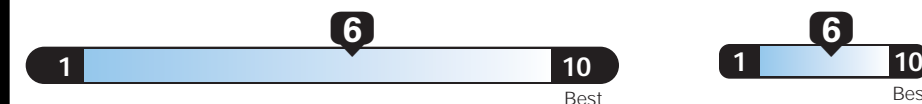

This vehicle emits 354 grams CO2 per mile. The best emits 0 grams per mile (tailpipe only). Producing and distributing fuel also creates emissions; learn more at fuel economy.gov

Actual results will vary for many reasons, including driving conditions and how you drive and maintain your vehicle. The average new vehicle gets 24 MPG and cost $11,000 to fuel over 5 years. Cost estimates are based on 15,000 miles per year at $3.50 per gallon. This is a dual fueled automobile. MPGe is miles per gasoline gallon equivalent. Vehicle emissions are a significant cause of climate change and smog.

fuel economy.gov

Calculate personalized estimates and compare vehicles