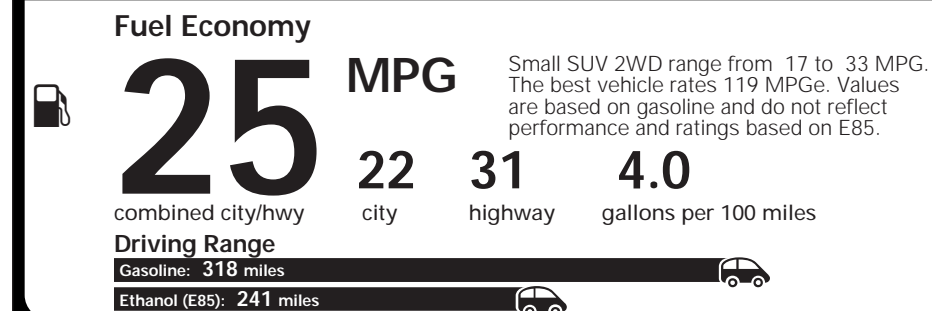

MANUFACTURER'S SUGGESTED RETAIL PRICE OF THIS MODEL INCLUDING DEALER PREPARATION

Base Price: \$21,295

JEEP RENEGADE LATITUDE 4X2
Exterior Color: Black Exterior Paint
Interior Color: Black Interior Color
Interior: Cloth Low-Back Bucket Seats
Engine: 2.4-Liter I4 MultiAir® Engine
Transmission: 9-Speed 948TE Automatic Transmission

EPA DOT Fuel Economy and Environment

E85 Flexible-Fuel Vehicle
Gasoline-Ethanol (E85)

You save
\$500
in fuel costs
over 5 years
compared to the
average new vehicle.

Annual fuel COST
\$2,100

Fuel Economy & Greenhouse Gas Rating (tailpipe only)

Actual results will vary for many reasons, including driving conditions and how you drive and maintain your vehicle. The average new vehicle gets 24 MPG and cost \$11,000 to fuel over 5 years. Cost estimates are based on 15,000 miles per year at \$3.50 per gallon. This is a dual fueled automobile. MPGe is miles per gasoline gallon equivalent. Vehicle emissions are a significant cause of climate change and smog.