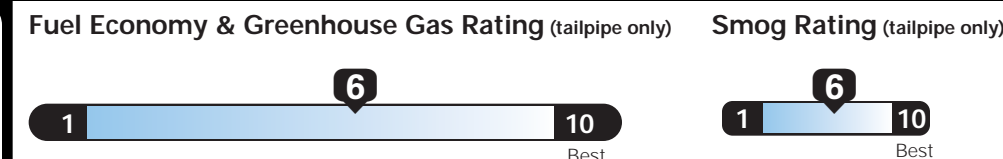

## EPA DOT Fuel Economy and Environment

E85 Flexible-Fuel Vehicle  
Gasoline-Ethanol (E85)

**You save \$500**  
in fuel costs over 5 years  
compared to the average new vehicle.

**Annual fuel COST**  
**\$2,100**