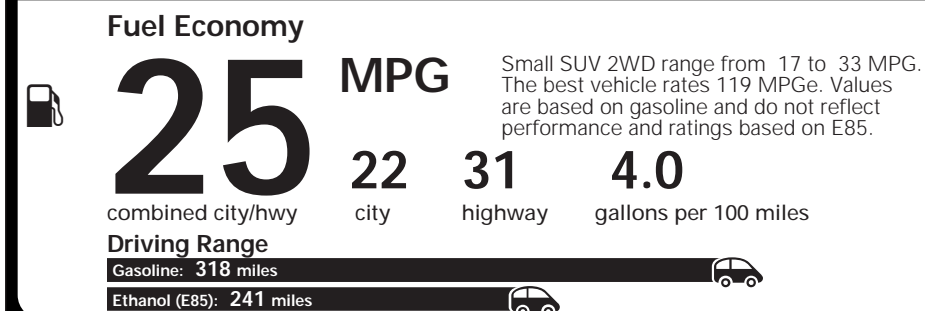

MANUFACTURER'S SUGGESTED RETAIL PRICE OF THIS MODEL INCLUDING DEALER PREPARATION

▶ **Base Price: \$21,295** ◀

**JEEP RENEGADE LATITUDE 4X2**  
Exterior Color: Solar Yellow Exterior Paint  
Interior Color: Black Interior Color  
Interior: Cloth Low-Back Bucket Seats  
Engine: 2.4-Liter I4 MultiAir® Engine  
Transmission: 9-Speed 948TE Automatic Transmission

## EPA DOT Fuel Economy and Environment

E85 Flexible-Fuel Vehicle  
Gasoline-Ethanol (E85)

**You save \$500**  
in fuel costs over 5 years  
compared to the average new vehicle.

**Annual fuel COST**  
**\$2,100**

Actual results will vary for many reasons, including driving conditions and how you drive and maintain your vehicle. The average new vehicle gets 24 MPG and cost \$11,000 to fuel over 5 years. Cost estimates are based on 15,000 miles per year at \$3.50 per gallon. This is a dual fueled automobile. MPGe is miles per gasoline gallon equivalent. Vehicle emissions are a significant cause of climate change and smog.