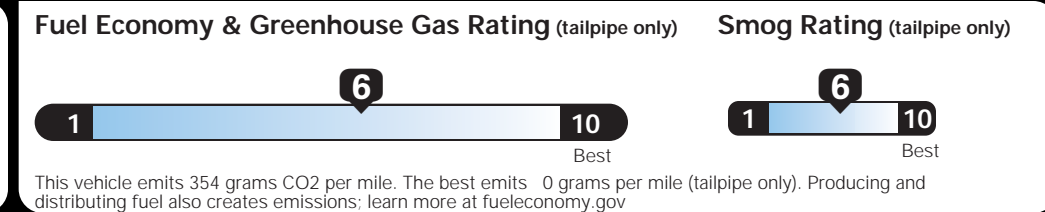

EPA DOT Fuel Economy and Environment

E85 Flexible-Fuel Vehicle Gasoline-Ethanol (E85)

You save **\$0** in fuel costs over 5 years compared to the average new vehicle.

Annual fuel COST **\$1,800**

Actual results will vary for many reasons, including driving conditions and how you drive and maintain your vehicle. The average new vehicle gets 25 MPG and cost \$9,000 to fuel over 5 years. Cost estimates are based on 15,000 miles per year at \$3.00 per gallon. This is a dual fueled automobile. MPGe is miles per gasoline gallon equivalent. Vehicle emissions are a significant cause of climate change and smog.