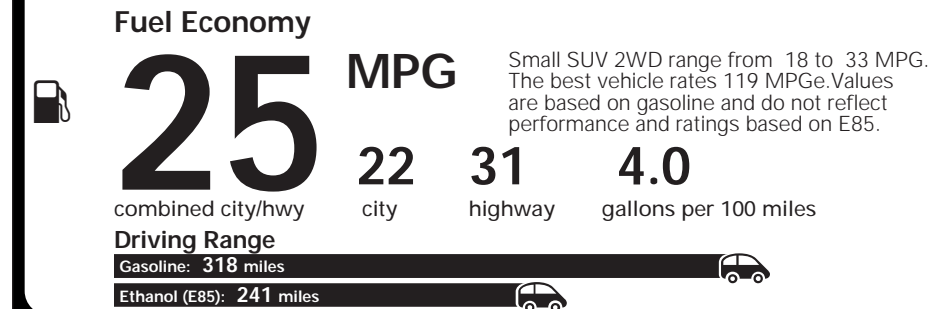

EPA DOT Fuel Economy and Environment

E85 Flexible-Fuel Vehicle Gasoline-Ethanol (E85)

You save **\$0** in fuel costs over 5 years compared to the average new vehicle.

Annual fuel COST **\$1,800**

Actual results will vary for many reasons, including driving conditions and how you drive and maintain your vehicle. The average new vehicle gets 25 MPG and cost \$9,000 to fuel over 5 years. Cost estimates are based on 15,000 miles per year at \$3.00 per gallon. This is a dual fueled automobile. MPGe is miles per gasoline gallon equivalent. Vehicle emissions are a significant cause of climate change and smog.