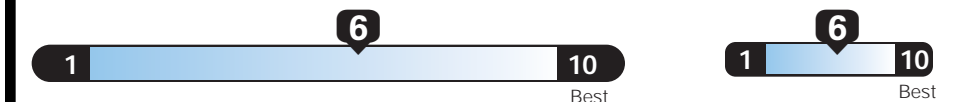

Fuel Economy & Greenhouse Gas Rating (tailpipe only) Smog Rating (tailpipe only)

This vehicle emits 354 grams CO2 per mile. The best emits 0 grams per mile (tailpipe only). Producing and distributing fuel also creates emissions; learn more at fuel economy.gov

Actual results will vary for many reasons, including driving conditions and how you drive and maintain your vehicle. The average new vehicle gets 24 MPG and cost $11,000 to fuel over 5 years. Cost estimates are based on 15,000 miles per year at $3.50 per gallon. This is a dual fueled automobile. MPGe is miles per gasoline gallon equivalent. Vehicle emissions are a significant cause of climate change and smog.

fuel economy.gov

Calculate personalized estimates and compare vehicles