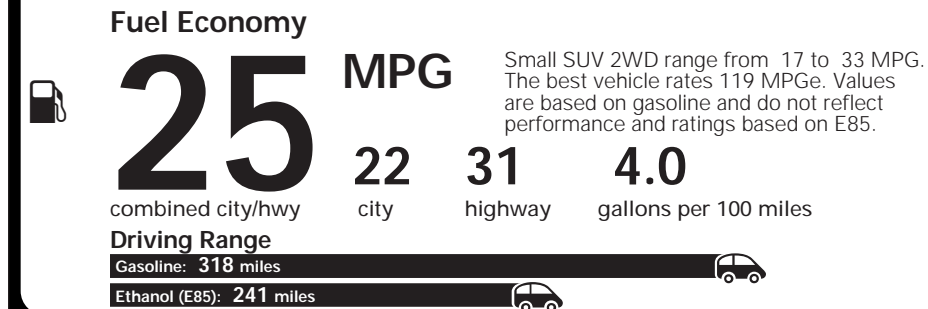

MANUFACTURER'S SUGGESTED RETAIL PRICE OF THIS MODEL INCLUDING DEALER PREPARATION

Base Price: **\$21,295**

**JEEP RENEGADE LATITUDE 4X2**

Exterior Color: Glacier Metallic Exterior Paint  
Interior Color: Black Interior Color  
Interior: Cloth Low-Back Bucket Seats  
Engine: 2.4-Liter I4 MultiAir® Engine  
Transmission: 9-Speed 948TE Automatic Transmission

**EPA DOT Fuel Economy and Environment**

E85 Flexible-Fuel Vehicle Gasoline-Ethanol (E85)

**You save \$500**  
in fuel costs over 5 years compared to the average new vehicle.

Annual fuel cost **\$2,100**

**Fuel Economy & Greenhouse Gas Rating (tailpipe only) Smog Rating (tailpipe only)**

This vehicle emits 354 grams CO2 per mile. The best emits 0 grams per mile (tailpipe only). Producing and distributing fuel also creates emissions; learn more at [fuel economy.gov](http://fuel economy.gov)

Actual results will vary for many reasons, including driving conditions and how you drive and maintain your vehicle. The average new vehicle gets 24 MPG and cost \$11,000 to fuel over 5 years. Cost estimates are based on 15,000 miles per year at \$3.50 per gallon. This is a dual fueled automobile. MPGe is miles per gasoline gallon equivalent. Vehicle emissions are a significant cause of climate change and smog.