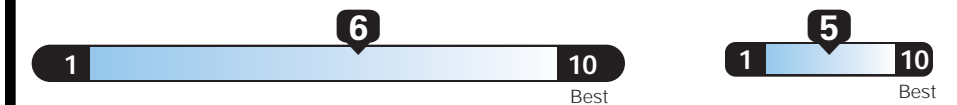

This vehicle emits 333 grams CO2 per mile. The best emits 0 grams per mile (tailpipe only). Producing and distributing fuel also creates emissions; learn more at fuel economy.gov

Actual results will vary for many reasons, including driving conditions and how you drive and maintain your vehicle. The average new vehicle gets 25 MPG and cost $9,000 to fuel over 5 years. Cost estimates are based on 15,000 miles per year at $3.30 per gallon. MPGe is miles per gasoline gallon equivalent. Vehicle emissions are a significant cause of climate change and smog.

fuel economy.gov

Calculate personalized estimates and compare vehicles

Smartphone QR Code™

GOVERNMENT 5-STAR SAFETY RATINGS

This vehicle has not been rated by the government for frontal crash, side crash or rollover risk.

Source: National Highway Traffic Safety Administration (NHTSA)
www.safercar.gov or 1-888-327-4236

PARTS CONTENT INFORMATION

FOR VEHICLES IN THIS CARLINE:
U.S./CANADIAN PARTS CONTENT: 22%

MAJOR SOURCES OF FOREIGN PARTS CONTENT:

ITALY: 62%
NOTE: PARTS CONTENT DOES NOT INCLUDE FINAL ASSEMBLY, DISTRIBUTION, OR OTHER NON-PARTS COSTS.

FOR THIS VEHICLE:
FINAL ASSEMBLY POINT:
MELFI, ITALY

COUNTRY OF ORIGIN:
ENGINE: ITALY
TRANSMISSION: ITALY