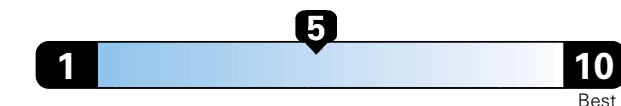

2018 MODEL YEAR

Jeep RENEGADE LIMITED FWD

For more information visit: www.jeep.com
or call 1-877-IAM-JEEP

FCA US LLC

THIS VEHICLE IS MANUFACTURED TO MEET SPECIFIC UNITED STATES REQUIREMENTS. THIS VEHICLE IS NOT MANUFACTURED FOR SALE OR REGISTRATION OUTSIDE OF THE UNITED STATES.

MANUFACTURER'S SUGGESTED RETAIL PRICE OF THIS MODEL INCLUDING DEALER PREPARATION

Base Price: $25,645

JEOP RENEGADE LIMITED 4X2
Exterior Color: Colorado Red Exterior Paint
Interior Color: Black Interior Colors
Interior: Leather-Trimmed Bucket Seats
Engine: 2.4L I4 M-Air Engine
Transmission: 9-Speed 948TE Automatic Transmission

STANDARD EQUIPMENT (UNLESS REPLACED BY OPTIONAL EQUIPMENT)

FUNCTIONAL/SAFETY FEATURES

Advanced Multistage Front Airbags
Supplemental Side-Curtain Front and Rear Airbags
Supplemental Front Seat-Mounted Side Airbags
ParkView® Rear Back Up Camera
Passive Entry / Keyless Go™
Remote-Start System (N/A w/Manual Transmission)
Rain Sensitive Windshield Wipers
Anti-Lock 4-Wheel Disc Brakes
Electronic Stability Control
Electronic Roll Mitigation
All Speed Traction Control
Capless Fuel Fill
Daytime Running Lamp System
Tire Pressure Monitoring Display
Windshield Wiper De-Icer
Hill Start Assist

INTERIOR FEATURES