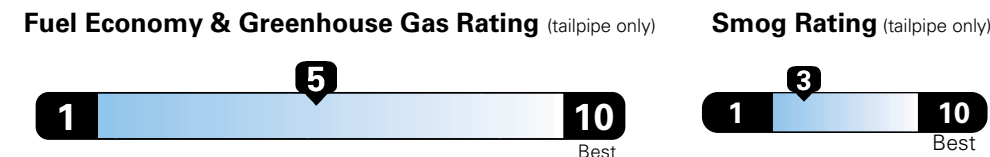

MANUFACTURER'S SUGGESTED RETAIL PRICE OF THIS MODEL INCLUDING DEALER PREPARATION

**Base Price: \$25,645**

**JEOP RENEGADE LIMITED 4X2**  
**Exterior Color:** Black Exterior Paint  
**Interior Color:** Black Interior Colors  
**Interior:** Leather-Trimmed Bucket Seats  
**Engine:** 2.4-Liter I4 MultiAir® Engine  
**Transmission:** 9-Speed 948TE Automatic Transmission

## Fuel Economy and Environment

**Flexible Fuel Vehicle  
 Gasoline-Ethanol (E85)**

**You spend  
 \$500  
 in fuel costs  
 over 5 years  
 compared to the  
 average new vehicle.**

**Annual fuel cost  
 \$1,450**