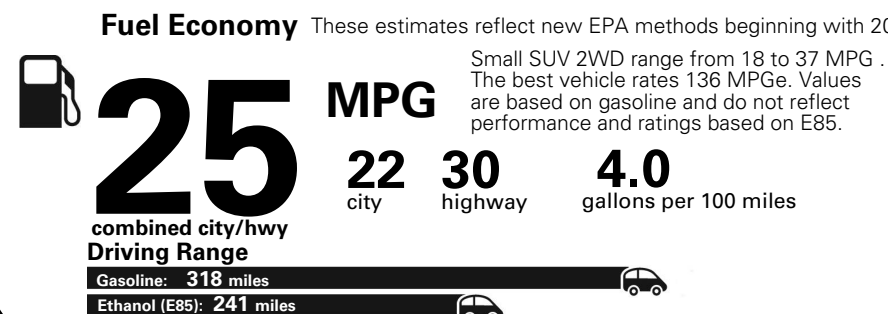

TOTAL PRICE: * $31,515

WARRANTY COVERAGE

5-year or 60,000-mile Powertrain Limited Warranty.
3-year or 36,000-mile Basic Limited Warranty.
Ask Dealer for a copy of the limited warranties or see your owner's manual for details.

**5 YEAR / 60,000 MILE
POWERTRAIN WARRANTY**

Assembly Point/Port of Entry: JACKSONVILLE, FLORIDA U.S.A. S.L. SHIP TO: SOLD TO:
VIN: ZAC-CJADB6JP-H02332 L4-VON: 1504 0327

THIS LABEL IS ADDED TO THIS VEHICLE TO COMPLY WITH FEDERAL LAW. THE LABEL CANNOT BE REMOVED OR ALTERED PRIOR TO DELIVERY TO THE ULTIMATE PURCHASER.

* STATE AND/OR LOCAL TAXES IF ANY, LICENSE AND TITLE FEES AND DEALER SUPPLIED AND INSTALLED OPTIONS AND ACCESSORIES ARE NOT INCLUDED IN THIS PRICE. DISCOUNT, IF ANY, IS BASED ON PRICE OF OPTIONS IF PURCHASED SEPARATELY.

Fuel Economy and Environment

**Flexible Fuel Vehicle
Gasoline-Ethanol (E85)**

**You spend
$500
in fuel costs
over 5 years
compared to the
average new vehicle.**

**Annual fuel cost
$1,450**