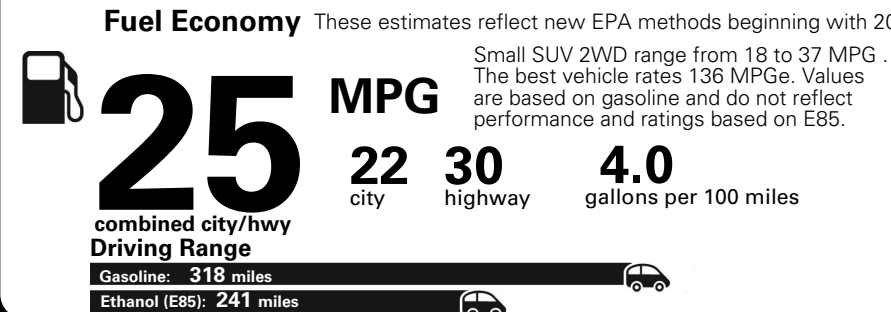

TOTAL PRICE: * $31,515

WARRANTY COVERAGE
5-year or 60,000-mile Powertrain Limited Warranty.
3-year or 36,000-mile Basic Limited Warranty.
Ask Dealer for a copy of the limited warranties or see your owner's manual for details.

**5 YEAR / 60,000 MILE
POWERTRAIN WARRANTY**

Assembly Point/Port of Entry: JACKSONVILLE, FLORIDA U.S.A. S.L. SHIP TO: SOLD TO:
VIN: ZAC-CJADB6JP-H02430 L4-VON: 1502 0312

THIS LABEL IS ADDED TO THIS VEHICLE TO COMPLY WITH FEDERAL LAW. THE LABEL CANNOT BE REMOVED OR ALTERED PRIOR TO DELIVERY TO THE ULTIMATE PURCHASER.

* STATE AND/OR LOCAL TAXES IF ANY, LICENSE AND TITLE FEES AND DEALER SUPPLIED AND INSTALLED OPTIONS AND ACCESSORIES ARE NOT INCLUDED IN THIS PRICE. DISCOUNT, IF ANY, IS BASED ON PRICE OF OPTIONS IF PURCHASED SEPARATELY.

Fuel Economy and Environment

**E85 Flexible Fuel Vehicle
Gasoline-Ethanol (E85)**

You spend $500
in fuel costs over 5 years compared to the average new vehicle.

Annual fuel cost $1,450