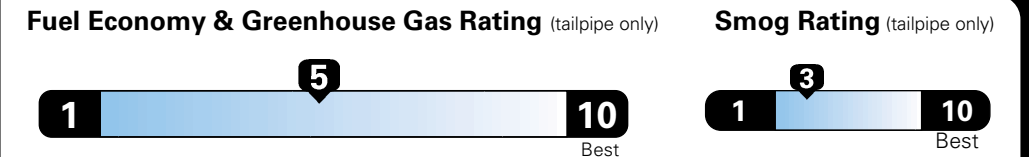

MANUFACTURER'S SUGGESTED RETAIL PRICE OF THIS MODEL INCLUDING DEALER PREPARATION

**Base Price: \$25,645**

**JEOP RENEGADE LIMITED 4X2**  
**Exterior Color:** Alpine White Exterior Paint  
**Interior Color:** Black Interior Colors  
**Interior:** Leather-Trimmed Bucket Seats  
**Engine:** 2.4-Liter I4 MultiAir® Engine  
**Transmission:** 9-Speed 948TE Automatic Transmission

## Fuel Economy and Environment

**E85 Flexible Fuel Vehicle  
 Gasoline-Ethanol (E85)**

**You spend \$500**  
 in fuel costs over 5 years compared to the average new vehicle.

**Annual fuel cost \$1,450**