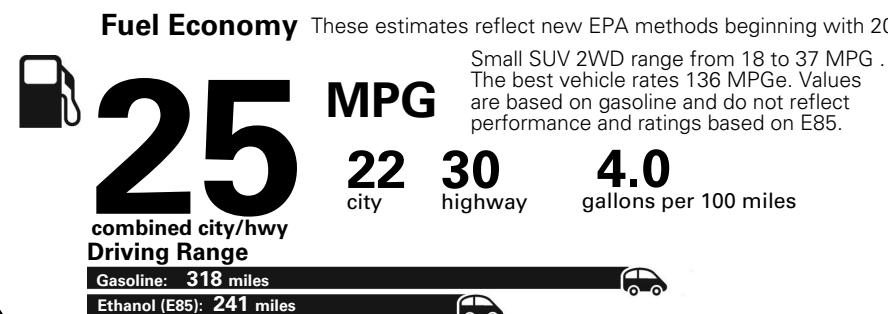

MANUFACTURER'S SUGGESTED RETAIL PRICE OF THIS MODEL INCLUDING DEALER PREPARATION

Base Price: \$25,645

JEOP RENEGADE LIMITED 4X2
Exterior Color: Black Exterior Paint
Interior Color: Black Interior Colors
Interior: Leather-Trimmed Bucket Seats
Engine: 2.4-Liter I4 MultiAir® Engine
Transmission: 9-Speed 948TE Automatic Transmission

For more information visit: www.jeep.com
 or call 1-877-IAM-JEEP

FCA US LLC

Fuel Economy and Environment

**E85 Flexible Fuel Vehicle
 Gasoline-Ethanol (E85)**

You spend \$500
 in fuel costs over 5 years compared to the average new vehicle.