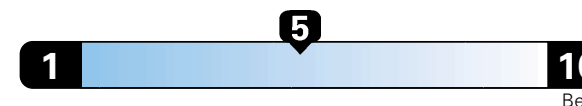

You spend $500
in fuel costs over 5 years compared to the average new vehicle.

Annual fuel cost $1,450

Fuel Economy & Greenhouse Gas Rating (tailpipe only)