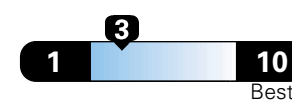

Smog Rating (tailpipe only)

This vehicle emits 357 grams CO2 per mile. The best emits 0 grams per mile (tailpipe only). Producing and distributing fuel also creates emissions; learn more at fuelconomy.gov.

Actual results will vary for many reasons, including driving conditions and how you drive and maintain your vehicle. The average new vehicle gets 27 MPG and cost $6,750 to fuel over 5 years. Cost estimates are based on 15,000 miles per year at $2.40 per gallon. This is a dual fueled automobile. MPGe is miles per gasoline gallon equivalent. Vehicle emissions are a significant cause of climate change and smog.

fuelconomy.gov

Calculate personalized estimates and compare vehicles