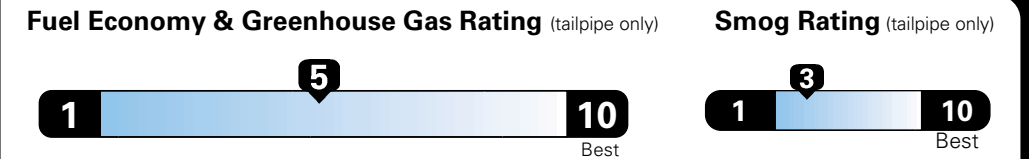

MANUFACTURER'S SUGGESTED RETAIL PRICE OF THIS MODEL INCLUDING DEALER PREPARATION

Base Price: \$25,795

JEOP RENEGADE LIMITED 4X2
Exterior Color: Granite Crystal Met. Clear Coat
Interior Color: Black
Interior: Leather Trimmed Bucket Seats
Engine: 2.4L I4 MultiAir Engine
Transmission: 9-Spd 948TE Auto Transmission

For more information visit: www.jeep.com
 or call 1-877-IAM-JEEP

FCA US LLC

Fuel Economy and Environment

**E85 Flexible Fuel Vehicle
 Gasoline-Ethanol (E85)**

You spend \$500
 in fuel costs over 5 years compared to the average new vehicle.

Annual fuel cost \$1,450

Actual results will vary for many reasons, including driving conditions and how you drive and maintain your vehicle. The average new vehicle gets 27 MPG and cost \$6,750 to fuel over 5 years. Cost estimates are based on 15,000 miles per year at \$2.40 per gallon. This is a dual fueled automobile. MPGe is miles per gasoline gallon equivalent. Vehicle emissions are a significant cause of climate change and smog.