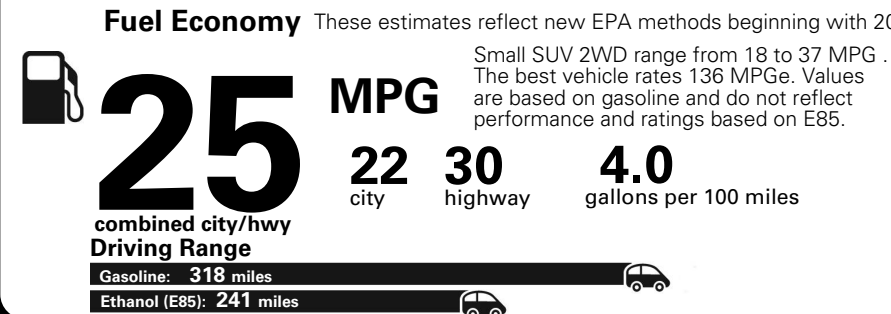

MANUFACTURER'S SUGGESTED RETAIL PRICE OF THIS MODEL INCLUDING DEALER PREPARATION

Base Price: \$25,795

JEOP RENEGADE LIMITED 4X2
Exterior Color: Granite Crystal Met. Clear Coat
Interior Color: Black
Interior: Leather Trimmed Bucket Seats
Engine: 2.4L I4 MultiAir Engine
Transmission: 9-Spd 948TE Auto Transmission

For more information visit: www.jeep.com
 or call 1-877-IAM-JEEP

FCA US LLC

Fuel Economy and Environment

**E85 Flexible Fuel Vehicle
 Gasoline-Ethanol (E85)**

You spend \$500
 in fuel costs over 5 years compared to the average new vehicle.