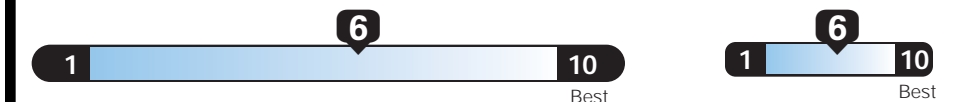

EPA DOT Fuel Economy and Environment

E85 Flexible-Fuel Vehicle Gasoline-Ethanol (E85)

You save \$500
in fuel costs over 5 years compared to the average new vehicle.

Annual fuel COST
\$2,100

Fuel Economy & Greenhouse Gas Rating (tailpipe only) **Smog Rating** (tailpipe only)