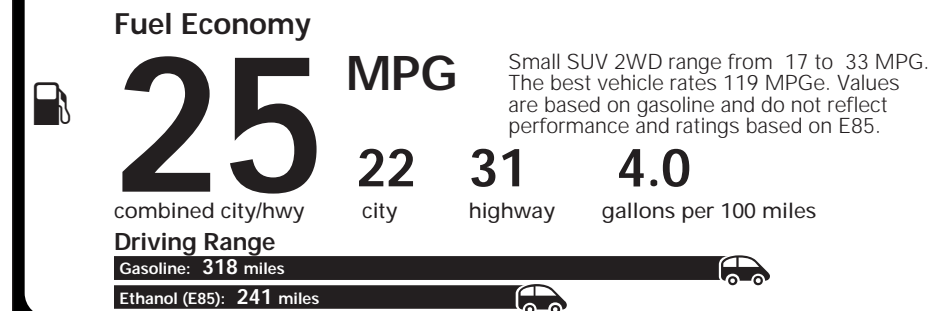

MANUFACTURER'S SUGGESTED RETAIL PRICE OF THIS MODEL INCLUDING DEALER PREPARATION

▶ **Base Price: \$24,795** ◀

JEEP RENEGADE LIMITED 4X2
Exterior Color: Colorado Red Exterior Paint
Interior Color: Black Interior Color
Interior: Leather-Trimmed Bucket Seats
Engine: 2.4-Liter I4 MultiAir® Engine
Transmission: 9-Speed 948TE Automatic Transmission

EPA DOT Fuel Economy and Environment

E85 Flexible-Fuel Vehicle Gasoline-Ethanol (E85)

You save \$500
in fuel costs over 5 years compared to the average new vehicle.

Annual fuel COST
\$2,100

Fuel Economy & Greenhouse Gas Rating (tailpipe only) **Smog Rating** (tailpipe only)

This vehicle emits 354 grams CO2 per mile. The best emits 0 grams per mile (tailpipe only). Producing and distributing fuel also creates emissions; learn more at fuel economy.gov

Actual results will vary for many reasons, including driving conditions and how you drive and maintain your vehicle. The average new vehicle gets 24 MPG and cost \$11,000 to fuel over 5 years. Cost estimates are based on 15,000 miles per year at \$3.50 per gallon. This is a dual fueled automobile. MPGe is miles per gasoline gallon equivalent. Vehicle emissions are a significant cause of climate change and smog.