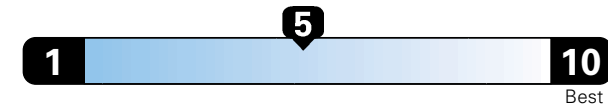

This vehicle emits 371 grams CO2 per mile. The best emits 0 grams per mile (tailpipe only). Producing and distributing fuel also creates emissions; learn more at fuelconomy.gov.

Actual results will vary for many reasons, including driving conditions and how you drive and maintain your vehicle. The average new vehicle gets 27 MPG and cost $6,750 to fuel over 5 years. Cost estimates are based on 15,000 miles per year at $2.40 per gallon. MPGe is miles per gasoline gallon equivalent. Vehicle emissions are a significant cause of climate change and smog.

fuelconomy.gov

Calculate personalized estimates and compare vehicles