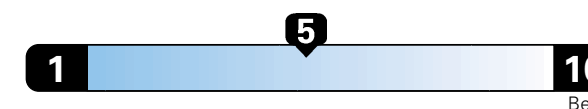

For more information visit: www.jeep.com
 or call 1-877-IAM-JEEP

FCA US LLC

Fuel Economy and Environment

Gasoline Vehicle

Fuel Economy These estimates reflect new EPA methods beginning with 2017 models.
24 MPG
 combined city/hwy
4.2 gallons per 100 miles
 21 city 29 highway

Small SUV 4WD range from 18 to 37 MPG.
 The best vehicle rates 136 MPGe.

You spend \$750
 in fuel costs
 over 5 years
 compared to the
 average new vehicle.

Annual fuel cost \$1,500

Fuel Economy & Greenhouse Gas Rating (tailpipe only)