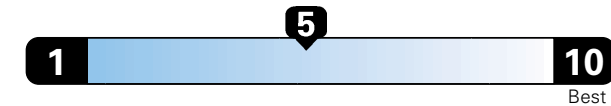

2018 MODEL YEAR

Jeep RENEGADE SPORT 4X4

For more information visit: www.jeep.com
or call 1-877-IAM-JEEP

FCA US LLC

THIS VEHICLE IS MANUFACTURED TO MEET SPECIFIC UNITED STATES REQUIREMENTS. THIS VEHICLE IS NOT MANUFACTURED FOR SALE OR REGISTRATION OUTSIDE OF THE UNITED STATES.

MANUFACTURER'S SUGGESTED RETAIL PRICE OF THIS MODEL INCLUDING DEALER PREPARATION

Base Price: $20,100

JEOP RENEGADE SPORT 4X4
Exterior Color: Black Exterior Paint
Interior Color: Black Interior Colors
Interior: Cloth Low-Back Bucket Seats
Engine: 2.4L I4 M-Air Engine
Transmission: 9-Speed 948TE Automatic Transmission

STANDARD EQUIPMENT (UNLESS REPLACED BY OPTIONAL EQUIPMENT)