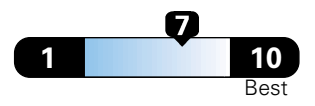

Smog Rating (tailpipe only)

This vehicle emits 371 grams CO2 per mile. The best emits 0 grams per mile (tailpipe only). Producing and distributing fuel also creates emissions; learn more at fuelconomy.gov.

Actual results will vary for many reasons, including driving conditions and how you drive and maintain your vehicle. The average new vehicle gets 27 MPG and cost $6,750 to fuel over 5 years. Cost estimates are based on 15,000 miles per year at $2.40 per gallon. MPGe is miles per gasoline gallon equivalent. Vehicle emissions are a significant cause of climate change and smog.

fuelconomy.gov

Calculate personalized estimates and compare vehicles