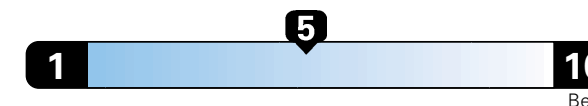

For more information visit: www.jeep.com
 or call 1-877-IAM-JEEP

FCA US LLC

Fuel Economy and Environment

Gasoline Vehicle

Fuel Economy These estimates reflect new EPA methods beginning with 2017 models.
24 MPG
 combined city/hwy
4.2 gallons per 100 miles
 21 city 29 highway

Small SUV 4WD range from 18 to 37 MPG .
 The best vehicle rates 136 MPGe.

You spend \$750
 in fuel costs
 over 5 years
 compared to the
 average new vehicle.

Annual fuel cost
\$1,500

Fuel Economy & Greenhouse Gas Rating (tailpipe only)