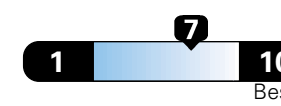

Smog Rating (tailpipe only)

This vehicle emits 371 grams CO2 per mile. The best emits 0 grams per mile (tailpipe only). Producing and distributing fuel also creates emissions; learn more at fuelconomy.gov.

Actual results will vary for many reasons, including driving conditions and how you drive and maintain your vehicle. The average new vehicle gets 27 MPG and cost $6,750 to fuel over 5 years. Cost estimates are based on 15,000 miles per year at $2.40 per gallon. MPGe is miles per gasoline gallon equivalent. Vehicle emissions are a significant cause of climate change and smog.

fuelconomy.gov

Calculate personalized estimates and compare vehicles