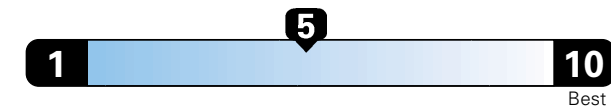

2018 MODEL YEAR

Jeep RENEGADE SPORT 4X4

For more information visit: www.jeep.com
or call 1-877-IAM-JEEP

FCA US LLC

THIS VEHICLE IS MANUFACTURED TO MEET SPECIFIC UNITED STATES REQUIREMENTS. THIS VEHICLE IS NOT MANUFACTURED FOR SALE OR REGISTRATION OUTSIDE OF THE UNITED STATES.

MANUFACTURER'S SUGGESTED RETAIL PRICE OF THIS MODEL INCLUDING DEALER PREPARATION

Base Price: $20,100

JEOP RENEGADE SPORT 4X4

Exterior Color: Alpine White Exterior Paint

Interior Color: Black Interior Colors

Interior: Cloth Low-Back Bucket Seats

Engine: 2.4L I4 M-Air Engine

Transmission: 9-Speed 948TE Automatic Transmission

STANDARD EQUIPMENT (UNLESS REPLACED BY OPTIONAL EQUIPMENT)

FUNCTIONAL/SAFETY FEATURES

- Advanced Multistage Front Airbags
- Supplemental Side-Curtain Front and Rear Airbags
- Supplemental Front Seat-Mounted Side Airbags
- Driver Inflatable Knee-Bolster Airbag
- LATCH Ready Child Seat Anchor System
- ParkView® Rear Back Up Camera
- Keyless Go Push Button Start
- Anti-Lock 4-Wheel Disc Brakes
- Electric Park Brake
- Electronic Stability Control
- Electronic Roll Mitigation
- Selec-Terrain™ System
- All Speed Traction Control
- Electric Power Steering
- Capless Fuel Fill
- Daytime Running Lamp System
- Hill Start Assist
- Tire Pressure Monitoring Display
- Variable Intermittent Windshield Wipers

INTERIOR FEATURES