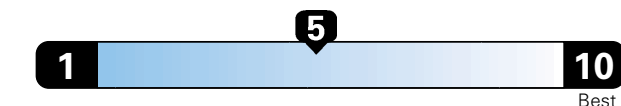

2018 MODEL YEAR

Jeep RENEGADE SPORT UPLAND 4X4

For more information visit: www.jeep.com
or call 1-877-IAM-JEEP

FCA US LLC

THIS VEHICLE IS MANUFACTURED TO MEET SPECIFIC UNITED STATES REQUIREMENTS. THIS VEHICLE IS NOT MANUFACTURED FOR SALE OR REGISTRATION OUTSIDE OF THE UNITED STATES.

MANUFACTURER'S SUGGESTED RETAIL PRICE OF THIS MODEL INCLUDING DEALER PREPARATION

Base Price: $20,100

JEOP RENEGADE SPORT 4X4

Exterior Color: Jetset Blue Exterior Paint
Interior Color: Black Interior Colors
Interior: Cloth Low-Back Bucket Seats
Engine: 2.4L I4 M-Air Engine
Transmission: 9-Speed 948TE Automatic Transmission

STANDARD EQUIPMENT (UNLESS REPLACED BY OPTIONAL EQUIPMENT)

FUNCTIONAL/SAFETY FEATURES

Advanced Multistage Front Airbags
Supplemental Side-Curtain Front and Rear Airbags
Supplemental Front Seat-Mounted Side Airbags
Driver Inflatable Knee-Bolster Airbag
LATCH Ready Child Seat Anchor System
ParkView® Rear Back Up Camera
Keyless Go Push Button Start
Anti-Lock 4-Wheel Disc Brakes
Electric Park Brake
Electronic Stability Control
Electronic Roll Mitigation
Selec-Terrain™ System
All Speed Traction Control
Electric Power Steering
Capless Fuel Fill
Daytime Running Lamp System
Hill Start Assist
Tire Pressure Monitoring Display
Variable Intermittent Windshield Wipers

INTERIOR FEATURES