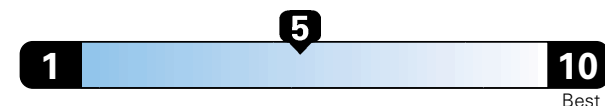

4.2 gallons per 100 miles

You spend

\$750

in fuel costs
over 5 years
compared to the
average new vehicle.

Annual fuel cost

\$1,500

Fuel Economy & Greenhouse Gas Rating (tailpipe only)

Smog Rating (tailpipe only)