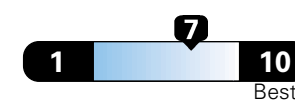

4.2 gallons per 100 miles

You spend

\$750

in fuel costs
over 5 years
compared to the
average new vehicle.

Annual fuel cost

\$1,500

Fuel Economy & Greenhouse Gas Rating (tailpipe only)

Smog Rating (tailpipe only)