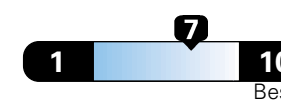

4.2 gallons per 100 miles

You spend
\$750
in fuel costs
over 5 years
compared to the
average new vehicle.

Annual fuel cost
\$1,500

Fuel Economy & Greenhouse Gas Rating (tailpipe only)

Smog Rating (tailpipe only)