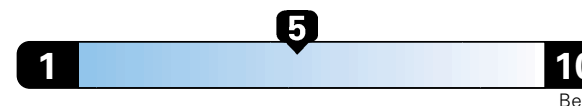

2018 MODEL YEAR

Jeep RENEGADE SPORT 4X4

For more information visit: www.jeep.com
or call 1-877-IAM-JEEP

FCA US LLC

THIS VEHICLE IS MANUFACTURED TO MEET SPECIFIC UNITED STATES REQUIREMENTS. THIS VEHICLE IS NOT MANUFACTURED FOR SALE OR REGISTRATION OUTSIDE OF THE UNITED STATES.

MANUFACTURER'S SUGGESTED RETAIL PRICE OF THIS MODEL INCLUDING DEALER PREPARATION

Base Price: **$20,250**

JEEP RENEGADE SPORT 4X4

Exterior Color: Alpine White Exterior Paint

Interior Color: Black Interior Colors

Interior: Cloth Low-Back Bucket Seats

Engine: 2.4L I4 M-Air Engine

Transmission: 9-Speed 948TE Automatic Transmission

STANDARD EQUIPMENT (UNLESS REPLACED BY OPTIONAL EQUIPMENT)

FUNCTIONAL/SAFETY FEATURES

- Advanced Multistage Front Airbags
- Supplemental Side-Curtain Front and Rear Airbags
- Supplemental Front Seat-Mounted Side Airbags
- Driver Inflatable Knee-Bolster Airbag
- LATCH Ready Child Seat Anchor System
- ParkView® Rear Back Up Camera
- Keyless Go Push Button Start
- Anti-Lock 4-Wheel Disc Brakes
- Electric Park Brake
- Electronic Stability Control
- Electronic Roll Mitigation
- Selec-Terrain™ System
- All Speed Traction Control
- Electric Power Steering
- Capless Fuel Fill
- Daytime Running Lamp System
- Hill Start Assist
- Tire Pressure Monitoring Display
- Variable Intermittent Windshield Wipers

INTERIOR FEATURES