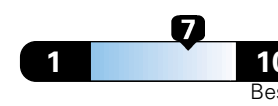

Smog Rating (tailpipe only)

This vehicle emits 371 grams CO2 per mile. The best emits 0 grams per mile (tailpipe only). Producing and distributing fuel also creates emissions; learn more at fuel economy.gov.

Actual results will vary for many reasons, including driving conditions and how you drive and maintain your vehicle. The average new vehicle gets 27 MPG and cost $6,750 to fuel over 5 years. Cost estimates are based on 15,000 miles per year at $2.40 per gallon. MPGe is miles per gasoline gallon equivalent. Vehicle emissions are a significant cause of climate change and smog.

fuel economy.gov

Calculate personalized estimates and compare vehicles