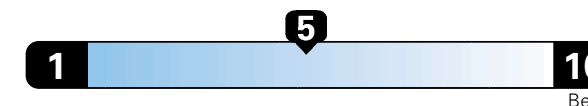

For more information visit: www.jeep.com
 or call 1-877-IAM-JEEP

FCA US LLC

Fuel Economy and Environment

Gasoline Vehicle

Fuel Economy These estimates reflect new EPA methods beginning with 2017 models.
24 MPG
 combined city/hwy
4.2 gallons per 100 miles
 21 city 29 highway

Small SUV 4WD range from 18 to 37 MPG.
 The best vehicle rates 136 MPGe.

**You spend
 \$750**
 in fuel costs
 over 5 years
 compared to the
 average new vehicle.

**Annual fuel cost
 \$1,500**

Fuel Economy & Greenhouse Gas Rating (tailpipe only)