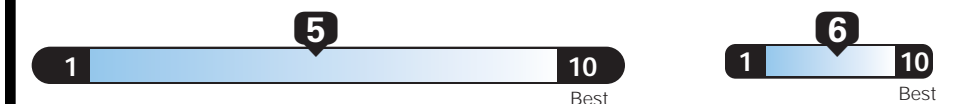

## EPA DOT Fuel Economy and Environment

Gasoline Vehicle

Fuel Economy  
**24** MPG  
combined city/hwy  
21 city  
29 highway  
4.2 gallons per 100 miles

Small SUV 4WD range from 18 to 33 MPG. The best vehicle rates 119 MPGe.

You spend  
**\$500**  
more in fuel costs  
over 5 years  
compared to the  
average new vehicle.

Annual fuel cost  
**\$1,900**

Fuel Economy & Greenhouse Gas Rating (tailpipe only) Smog Rating (tailpipe only)