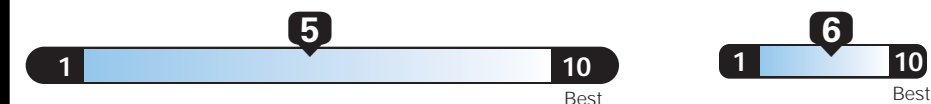

This vehicle emits 371 grams CO2 per mile. The best emits 0 grams per mile (tailpipe only). Producing and distributing fuel also creates emissions; learn more at fuelconomy.gov

Actual results will vary for many reasons, including driving conditions and how you drive and maintain your vehicle. The average new vehicle gets 26 MPG and cost $7,000 to fuel over 5 years. Cost estimates are based on 15,000 miles per year at $2.45 per gallon. MPGe is miles per gasoline gallon equivalent. Vehicle emissions are a significant cause of climate change and smog.

fuelconomy.gov

Calculate personalized estimates and compare vehicles

Smartphone QR Code™

GOVERNMENT 5-STAR SAFETY RATINGS

Overall Vehicle Score

★★★★★

Based on the combined ratings of frontal, side, and rollover. Should ONLY be compared to other vehicles of similar size and weight.

Frontal Crash

Driver Passenger

★★★★★
★★★★★

Based on the risk of injury in a frontal impact. Should ONLY be compared to other vehicles of similar size and weight.

Side Crash

Front seat Rear seat

★★★★★
★★★★

Based on the risk of injury in a side impact.

Rollover

★★★

Based on the risk of rollover in a single-vehicle crash.

Star ratings range from 1 to 5 stars (★★★★★) with 5 being the highest.

Source: National Highway Traffic Safety Administration (NHTSA)

www.safercar.gov or 1-888-327-4236

PARTS CONTENT INFORMATION

FOR VEHICLES IN THIS CARLINE:
U.S./CANADIAN PARTS CONTENT: 22%

MAJOR SOURCES OF FOREIGN PARTS CONTENT:

ITALY: 62%
NOTE: PARTS CONTENT DOES NOT INCLUDE FINAL ASSEMBLY, DISTRIBUTION, OR OTHER NON-PARTS COSTS.

FOR THIS VEHICLE:
FINAL ASSEMBLY POINT:
MELFI, ITALY

COUNTRY OF ORIGIN:
ENGINE: UNITED STATES
TRANSMISSION: UNITED STATES

The safety ratings above are based on Federal Government tests of particular vehicles equipped with certain features and options. The performance of this vehicle may differ.