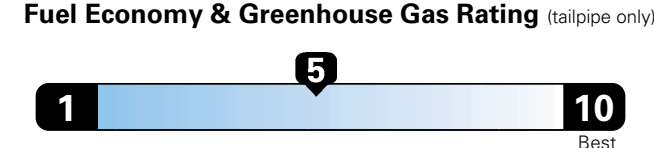

This vehicle emits 371 grams CO2 per mile. The best emits 0 grams per mile (tailpipe only). Producing and distributing fuel also creates emissions; learn more at fuel economy.gov.

Actual results will vary for many reasons, including driving conditions and how you drive and maintain your vehicle. The average new vehicle gets 27 MPG and cost $6,750 to fuel over 5 years. Cost estimates are based on 15,000 miles per year at $2.40 per gallon. MPGe is miles per gasoline gallon equivalent. Vehicle emissions are a significant cause of climate change and smog.

fuel economy.gov

Calculate personalized estimates and compare vehicles