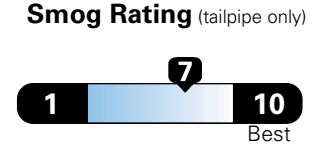

This vehicle emits 371 grams CO2 per mile. The best emits 0 grams per mile (tailpipe only). Producing and distributing fuel also creates emissions; learn more at fuel economy.gov.

Actual results will vary for many reasons, including driving conditions and how you drive and maintain your vehicle. The average new vehicle gets 27 MPG and cost $6,750 to fuel over 5 years. Cost estimates are based on 15,000 miles per year at $2.40 per gallon. MPGe is miles per gasoline gallon equivalent. Vehicle emissions are a significant cause of climate change and smog.

fuel economy.gov

Calculate personalized estimates and compare vehicles