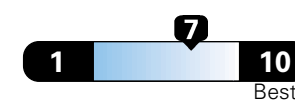

This vehicle emits 371 grams CO2 per mile. The best emits 0 grams per mile (tailpipe only). Producing and distributing fuel also creates emissions; learn more at fuelconomy.gov.

Actual results will vary for many reasons, including driving conditions and how you drive and maintain your vehicle. The average new vehicle gets 27 MPG and cost $6,750 to fuel over 5 years. Cost estimates are based on 15,000 miles per year at $2.40 per gallon. MPGe is miles per gasoline gallon equivalent. Vehicle emissions are a significant cause of climate change and smog.

fuelconomy.gov

Calculate personalized estimates and compare vehicles